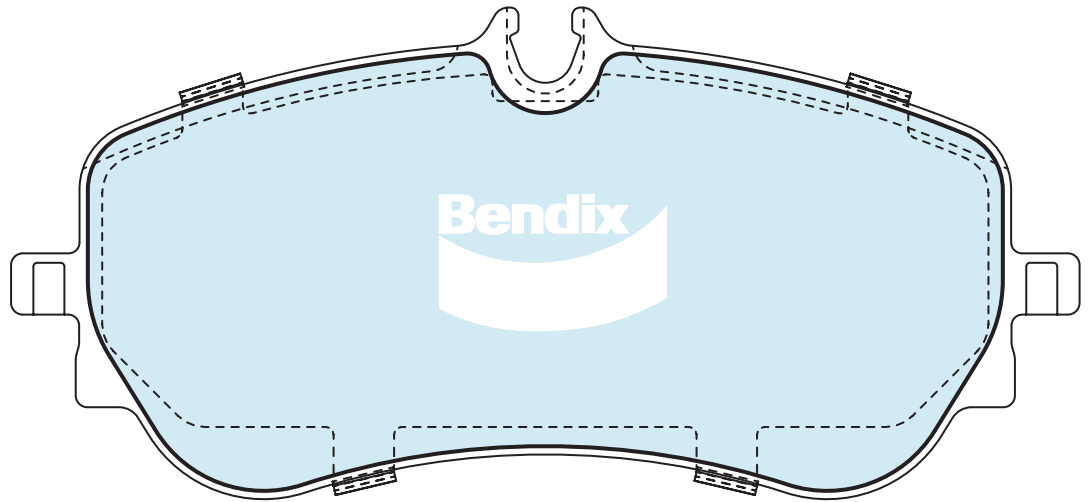

Dimensions

163.5 x 76 x 19.3 mm

DISC BRAKE PAD IDENTIFICATION

DB2596

Available In:

Heavy Duty

Fits

Volkswagen

Set Contains

4 Pads

Dimensions

141.3 x 65 x 19.3 mm

DB2631

Available In:

4WD, Heavy Duty

Fits

Hyundai

Set Contains

LH + RH Inner
+ 2 Outer Pads

Dimensions

158.5 x 65.2 x 16.3 mm

DISC BRAKE PAD IDENTIFICATION

DB2614

Available In:

Available In:

Heavy Duty

Fits

Renault

Set Contains

2 Left Pads

+ 2 Right Pads

Dimensions