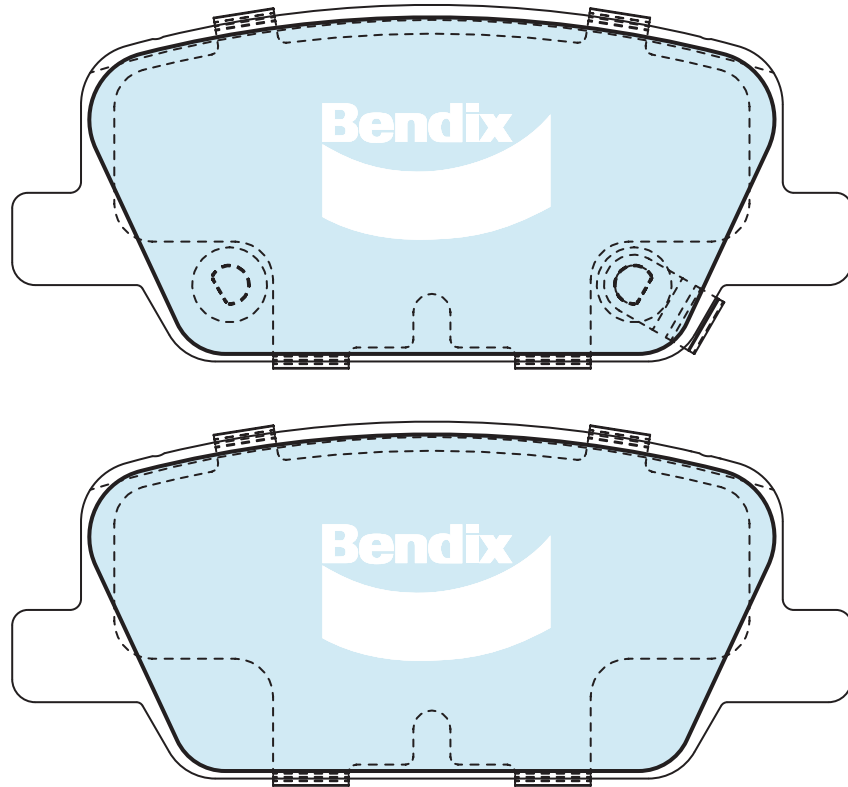

Hyundai

Set Contains

LH + RH Inner
+ 2 Outer Pads

Dimensions

158.5 x 65.2 x 16.3 mm

DISC BRAKE PAD IDENTIFICATION

DB2614

Available In:

4WD, Heavy Duty

Fits

Hyundai

Set Contains

LH + RH Inner
+ 2 Outer Pads

Dimensions

110.7 x 44.6 x 16 mm

DB2476

Available In:

Heavy Duty

Fits

Renault

Set Contains

2 Left Pads

+ 2 Right Pads

Dimensions

165.3 x 54 x 17 mm

DISC BRAKE PAD IDENTIFICATION

DB2478

Available In:

Heavy Duty

Fits

Renault

Set Contains