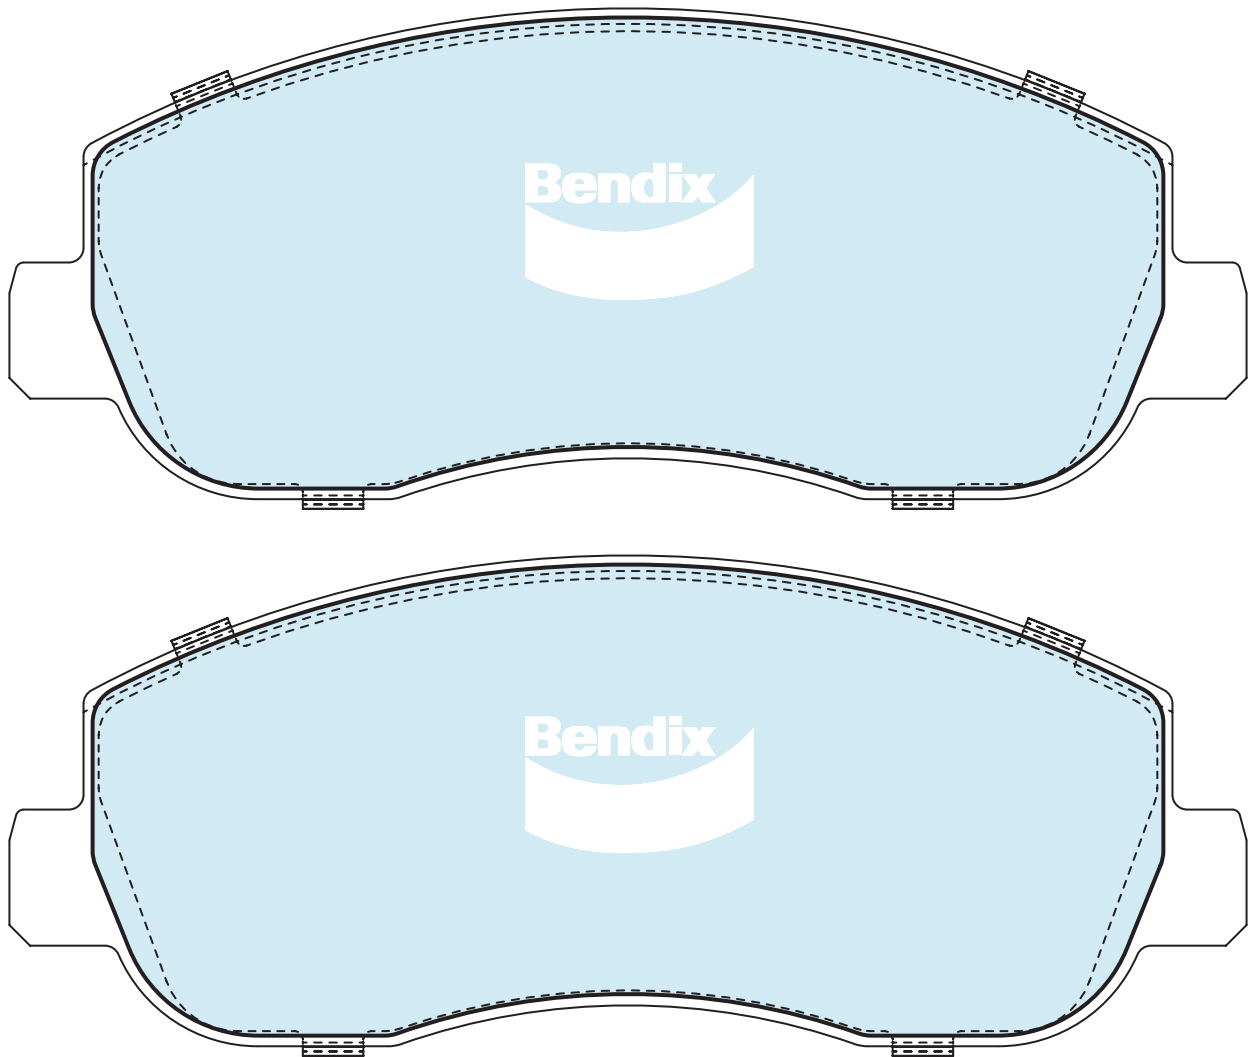

4WD, Heavy Duty

Fits

Hyundai

Set Contains

LH + RH Inner
+ 2 Outer Pads

Dimensions

110.7 x 44.6 x 16 mm

DB2476

Available In:

Heavy Duty

Fits

Renault

Set Contains

2 Left Pads

+ 2 Right Pads

Dimensions

165.3 x 54 x 17 mm

DISC BRAKE PAD IDENTIFICATION

DB2478

Available In:

Heavy Duty

Fits

Renault

Set Contains

1 Pad with Sensor
+ 3 Plain Pads

Dimensions

128.6 x 59.6 x 18 mm

DISC BRAKE PAD IDENTIFICATION

DB2654

Available In:

4WD

Fits