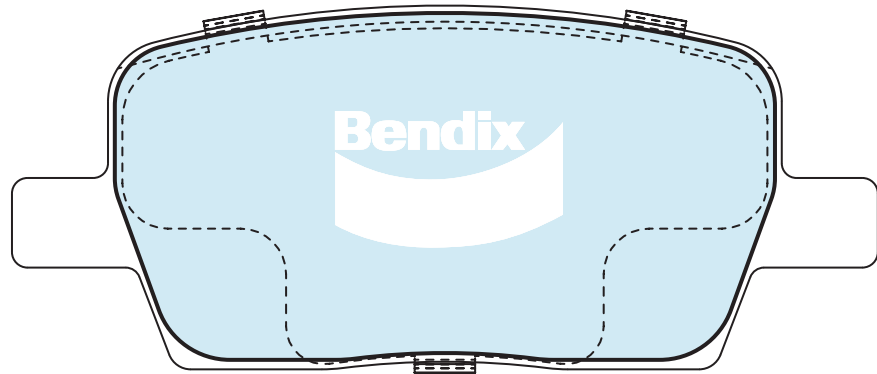

4WD

Fits

Holden

Set Contains

LH + RH Inner
+ 2 Outer Pads

Dimensions

114.6 x 48.1 x 17 mm

DISC BRAKE PAD IDENTIFICATION