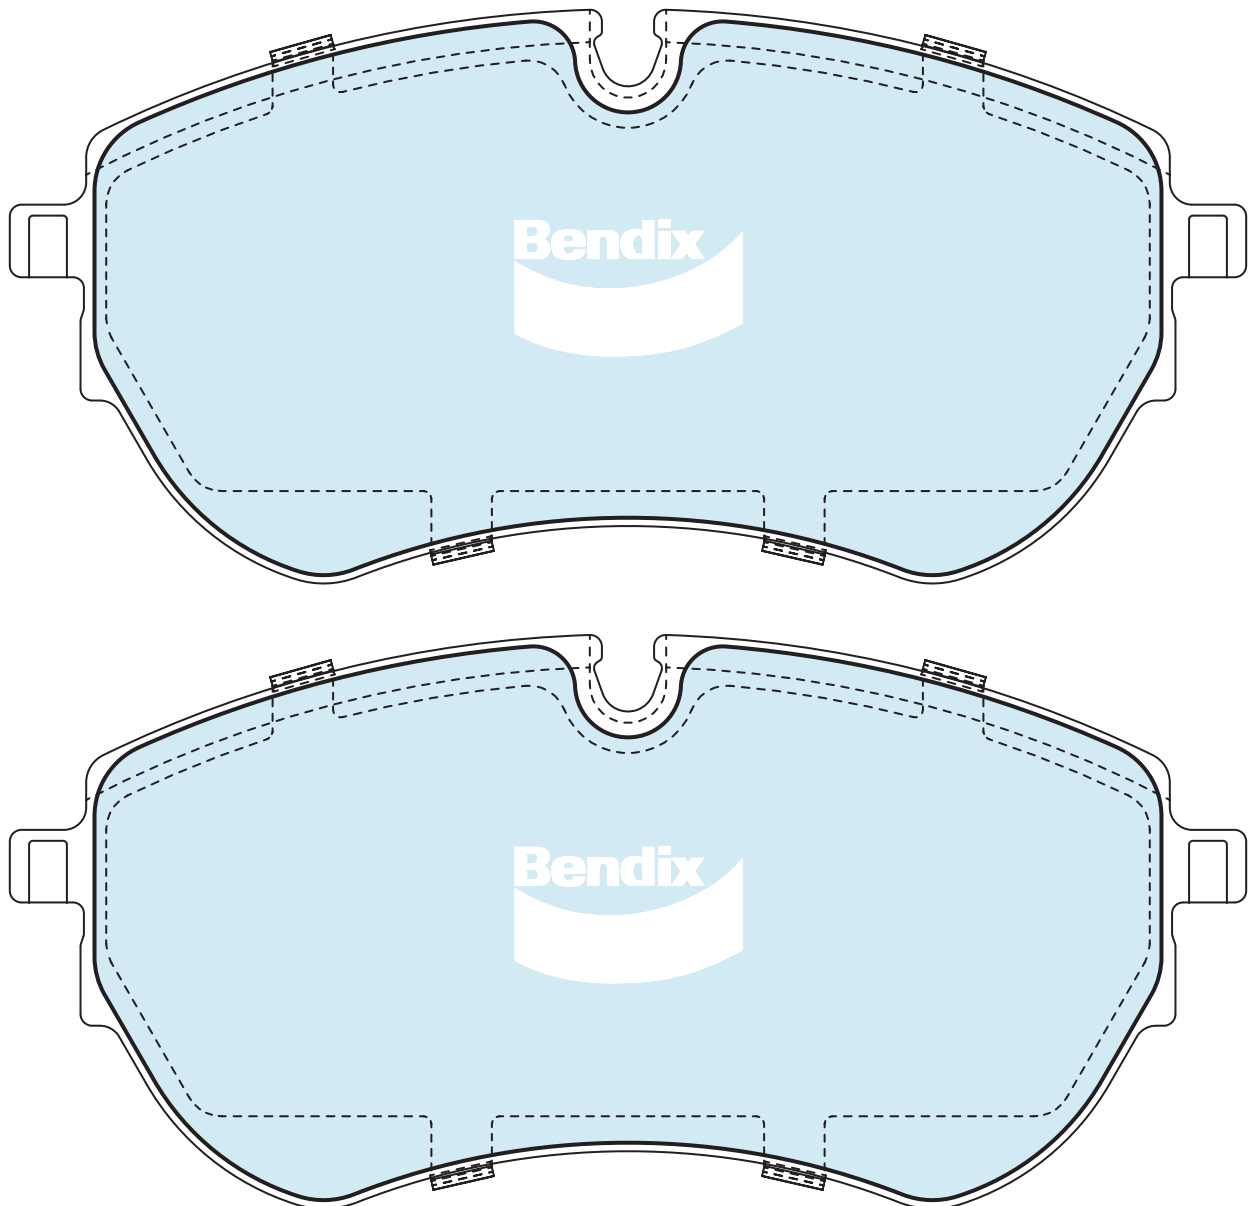

DISC BRAKE PAD IDENTIFICATION

DB2595

Available In:

Heavy Duty

Fits

Volkswagen

Set Contains

LH + RH Inner
+ 2 Outer Pads

Dimensions

163.5 x 76 x 19.3 mm

DISC BRAKE PAD IDENTIFICATION

DB2596

Available In:

Heavy Duty

Fits

Volkswagen

Set Contains

4 Pads

Dimensions

141.3 x 65 x 19.3 mm

DB2631

Available In:

4WD, Heavy Duty

Fits

Available In:

Heavy Duty

Fits

Renault

Set Contains

2 Left Pads

+ 2 Right Pads

Dimensions