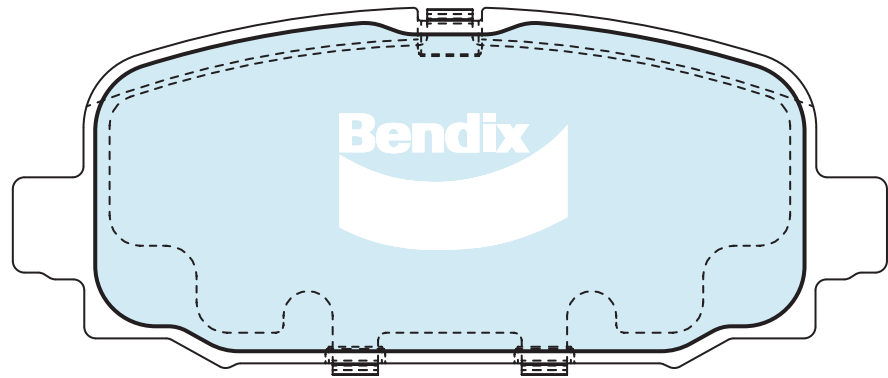

1 Pad with Sensor
+ 3 Plain Pads

Dimensions

128.6 x 59.6 x 18 mm

DISC BRAKE PAD IDENTIFICATION

DB2654

Available In:

4WD

Fits

Jeep

Set Contains

LH + RH Inner
+ 2 Outer Pads

Dimensions

115.5 x 47.3 x 16.5 mm

DISC BRAKE PAD IDENTIFICATION

DB2600

Available In: