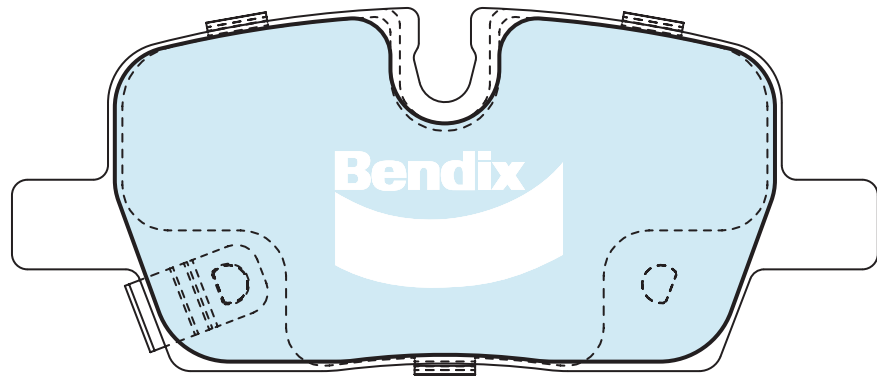

4WD

Fits

Holden

Set Contains

LH + RH Inner
+ 2 Outer Pads

Dimensions

114.6 x 48.1 x 17 mm

DISC BRAKE PAD IDENTIFICATION