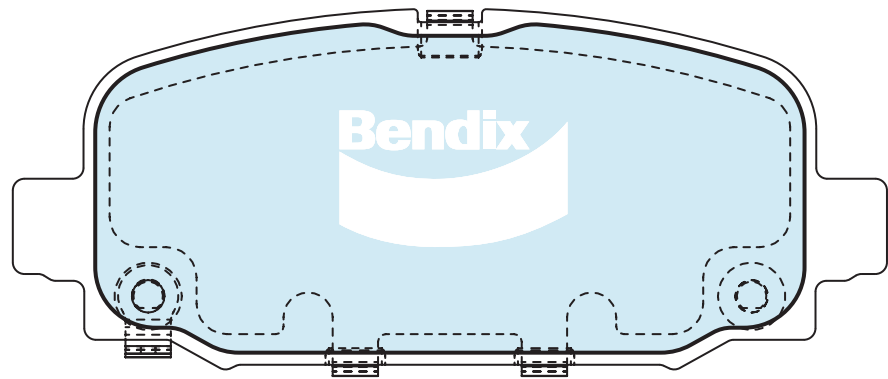

1 Pad with Sensor
+ 3 Plain Pads

Dimensions

128.6 x 59.6 x 18 mm

DISC BRAKE PAD IDENTIFICATION

DB2654

Available In:

4WD

Fits

Jeep

Set Contains

LH + RH Inner
+ 2 Outer Pads

Dimensions

115.5 x 47.3 x 16.5 mm

DISC BRAKE PAD IDENTIFICATION

DB2600

Available In: