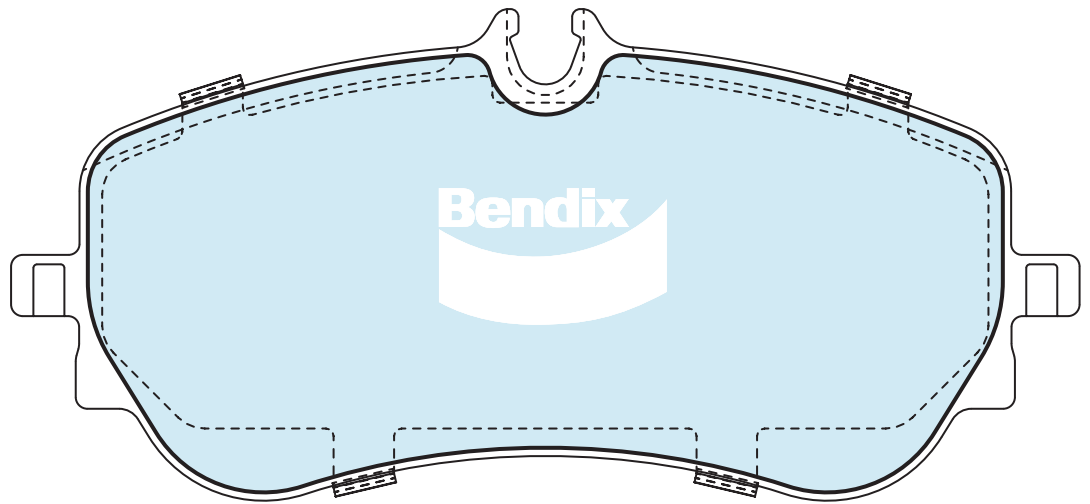

Dimensions

163.5 x 76 x 19.3 mm

DISC BRAKE PAD IDENTIFICATION

DB2596

Available In:

Heavy Duty

Fits

Volkswagen

Set Contains

4 Pads

Dimensions

141.3 x 65 x 19.3 mm

DB2631

Available In:

4WD, Heavy Duty

Fits

Hyundai

Set Contains

LH + RH Inner
+ 2 Outer Pads

Dimensions

158.5 x 65.2 x 16.3 mm

DISC BRAKE PAD IDENTIFICATION

DB2614

Available In:

4WD, Heavy Duty

Fits

Hyundai

Set Contains

LH + RH Inner
+ 2 Outer Pads

Dimensions

110.7 x 44.6 x 16 mm

DB2476