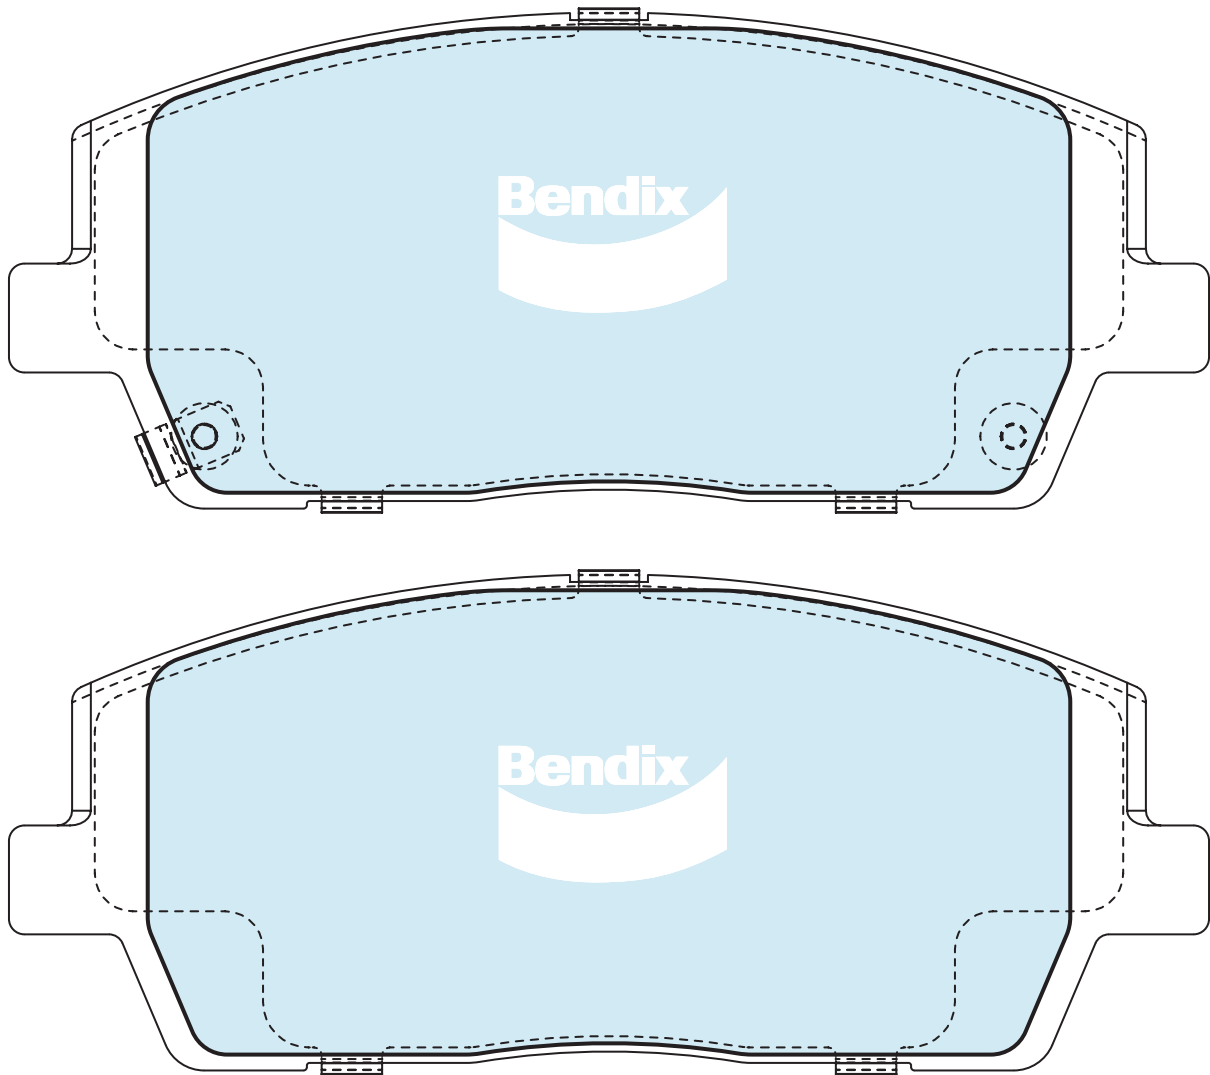

Dimensions

163.5 x 76 x 19.3 mm

DISC BRAKE PAD IDENTIFICATION

DB2596

Available In:

Heavy Duty

Fits

Volkswagen

Set Contains

4 Pads

Dimensions

141.3 x 65 x 19.3 mm

DB2631

Available In:

4WD, Heavy Duty

Fits

Hyundai

Set Contains

LH + RH Inner
+ 2 Outer Pads

Dimensions

158.5 x 65.2 x 16.3 mm

DISC BRAKE PAD IDENTIFICATION

DB2614

Available In:

Available In:

Heavy Duty

Fits

Renault

Set Contains

2 Left Pads

+ 2 Right Pads

Dimensions