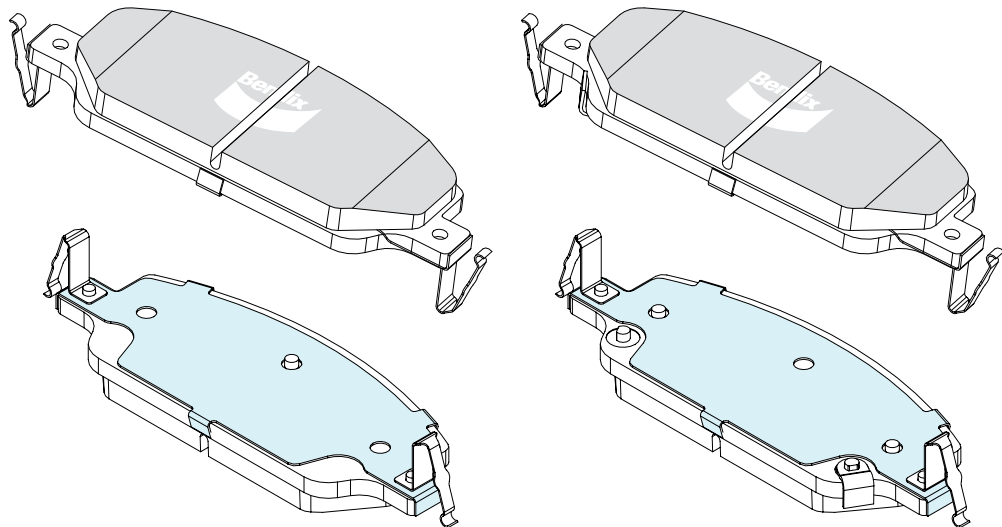

Fits

GWM

Set Contains

LH + RH Inner
+ 2 Outer Pads

Dimensions

105.6 x 49.1 x 16 mm

DB2732

Available In:

EV-Hybrid

Fits

BYD

Set Contains

LH + RH Inner
+ 2 Outer Pads

Dimensions

146.7 x 53.8
x 14.15 mm

DB2733

Available In:

EV-Hybrid

Fits

BYD

Set Contains

LH + RH Inner
+ 2 Outer Pads

Dimensions

2 Pads:
103.5 x 49.2 x 13 mm