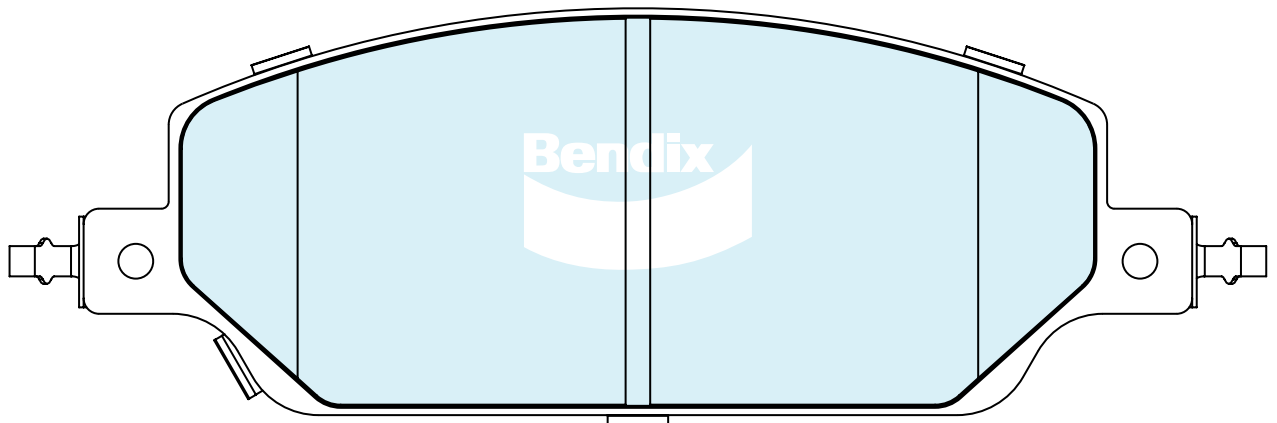

Fits

GWM

Set Contains

LH + RH Inner
+ 2 Outer Pads

Dimensions

105.6 x 49.1 x 16 mm

DB2732

Available In:

EV-Hybrid

Fits

BYD

Set Contains

LH + RH Inner
+ 2 Outer Pads

Dimensions

146.7 x 53.8
x 14.15 mm

DB2733

Available In:

EV-Hybrid

Fits

BYD

Set Contains

LH + RH Inner
+ 2 Outer Pads

Dimensions

2 Pads:
103.5 x 49.2 x 13 mm