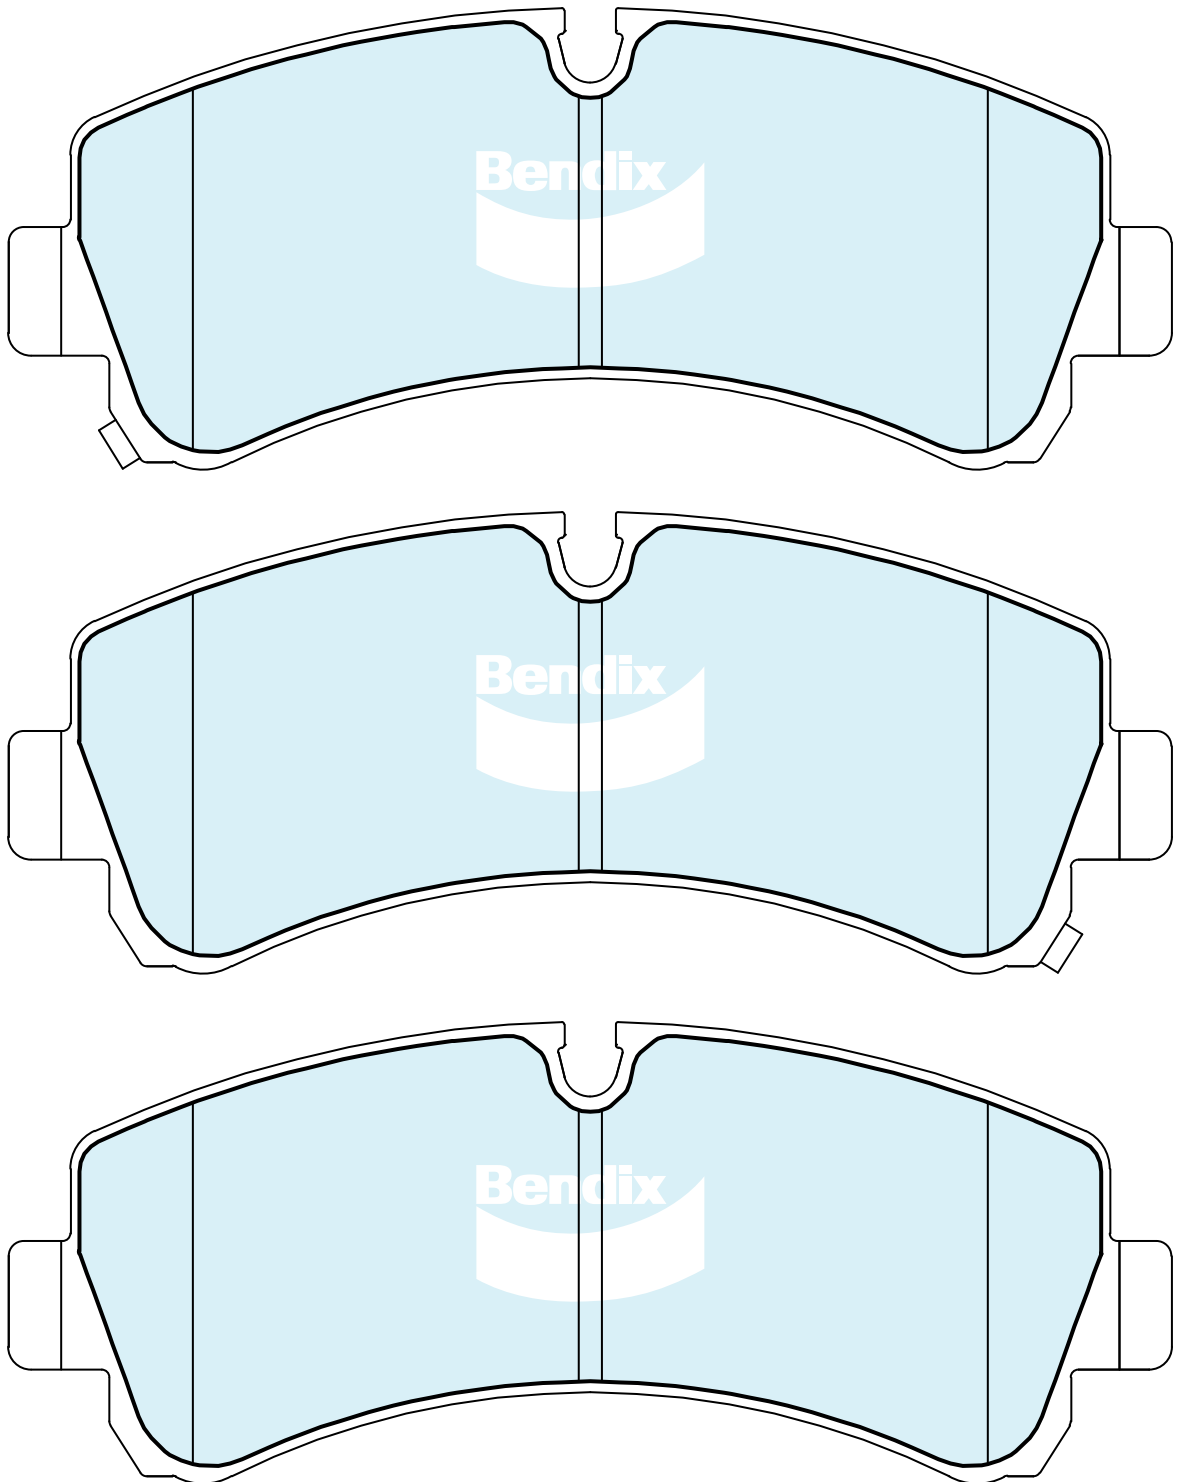

Fits

GWM

Set Contains

LH + RH Inner
+ 2 Outer Pads

Dimensions

105.6 x 49.1 x 16 mm

DB2732

Available In:

Dimensions

172.6 x 62.1
x 16 mm

DB2779

Available In:

Heavy Duty

Fits

LDV

Set Contains

LH + RH Inner
+ 2 Outer Pads

Dimensions

153.9 x 61.1
x 16.5 mm

DISC BRAKE PAD IDENTIFICATION

DB2780

Available In:

Heavy Duty

Fits

LDV

Set Contains

LH + RH Inner
+ 2 Outer Pads

Dimensions

132.3 x 54.2
x 15.2 mm

DISC BRAKE PAD IDENTIFICATION

DB2783

Available In: