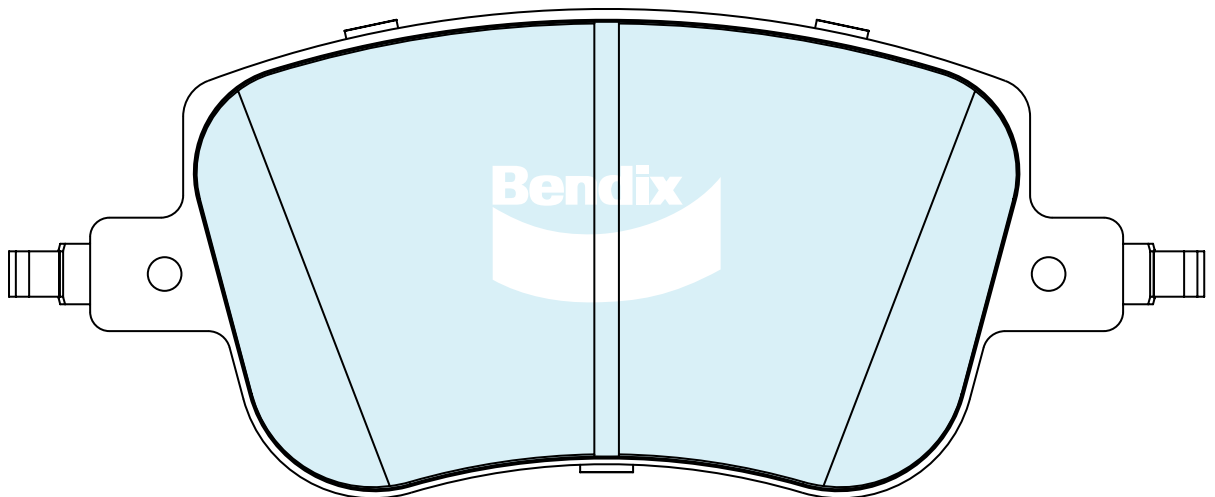

LH Inner + RH Inner +
2 Outer Pads

Dimensions

123.7 x 51.9 x 16 mm

DB2696

Available In:

EV-Hybrid

Fits

GWM

Set Contains

LH + RH Inner
+ 2 Outer Pads

Dimensions

158.1 x 64.7
x 17.75 mm

DISC BRAKE PAD IDENTIFICATION

DB2697

Available In:

EV-Hybrid