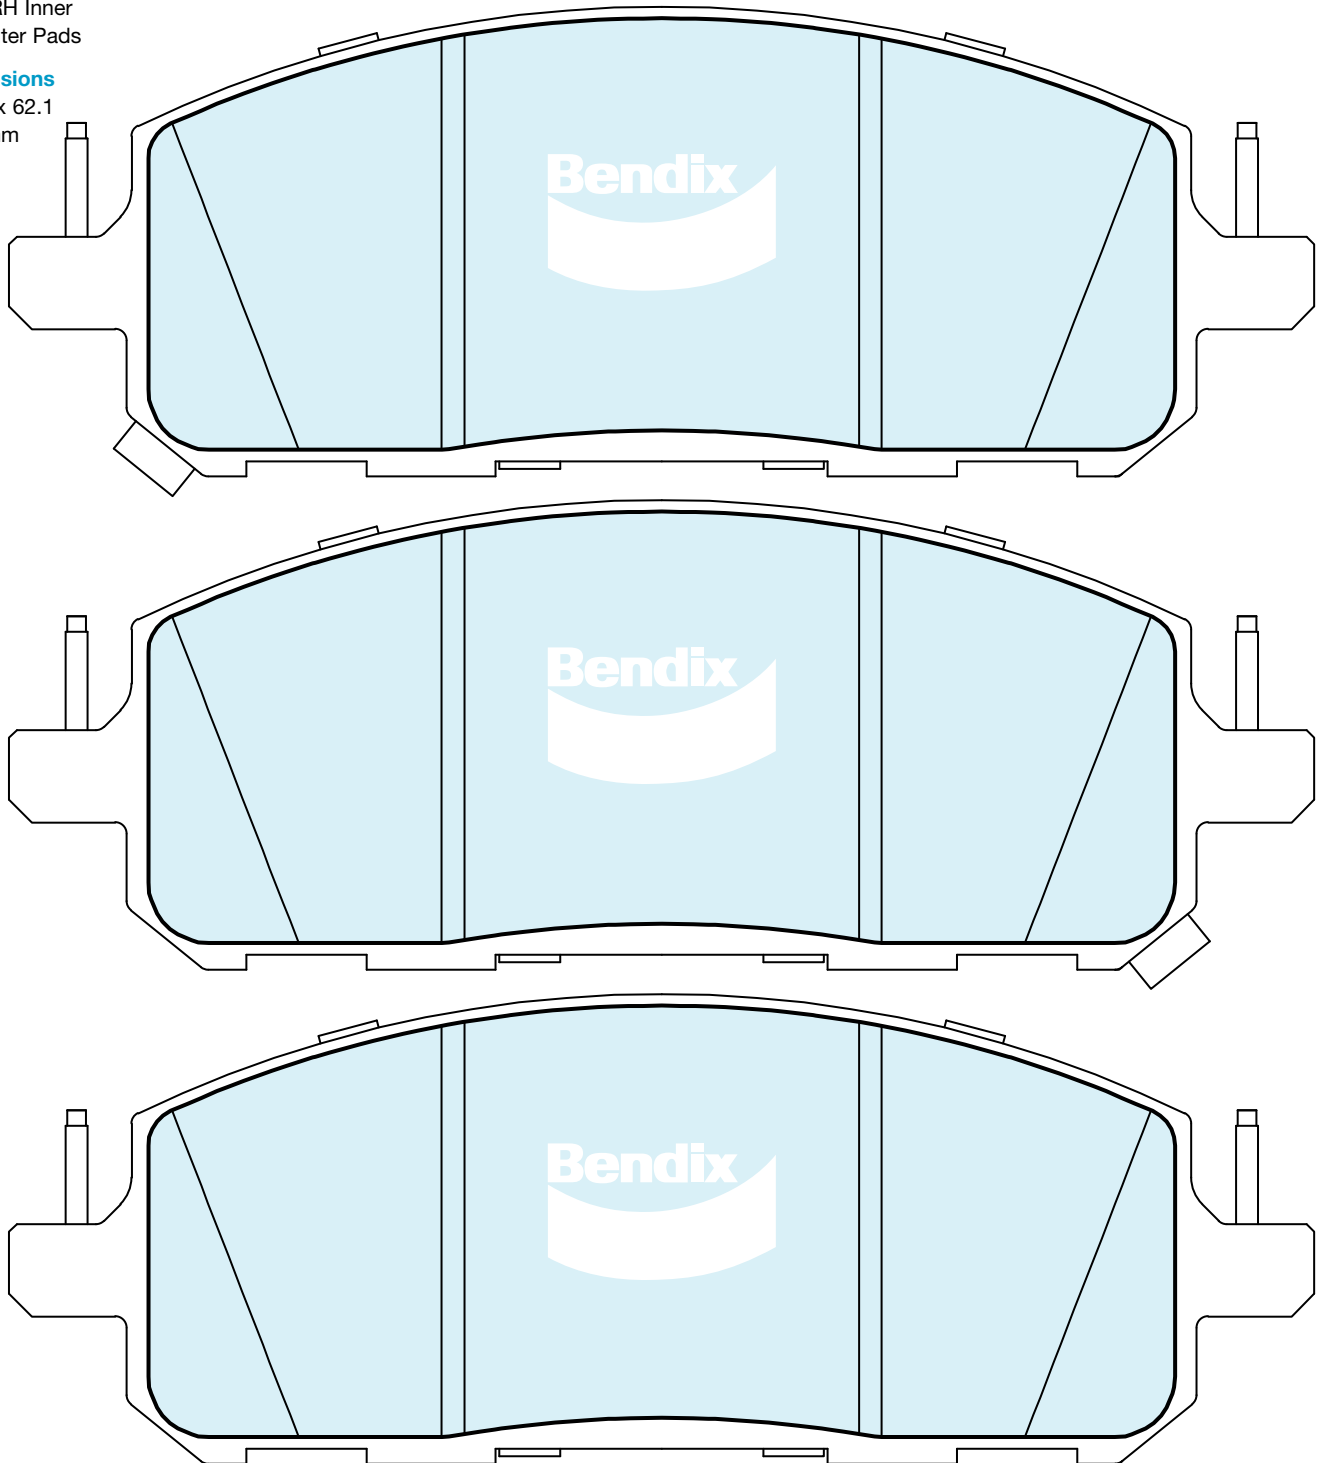

Fits

GWM

Set Contains

LH + RH Inner
+ 2 Outer Pads

Dimensions

105.6 x 49.1 x 16 mm

DB2732

Available In:

2 Pads:
103.5 x 47 x 13 mm

DB2736

Available In:

4WD

Fits

Nissan

Set Contains

LH + RH Inner
+ 2 Outer Pads

Dimensions

172.6 x 62.1
x 16 mm

DB2779

Available In:

Heavy Duty

Fits

LDV

Set Contains

Dimensions

148 x 58.4
x 15.7 mm