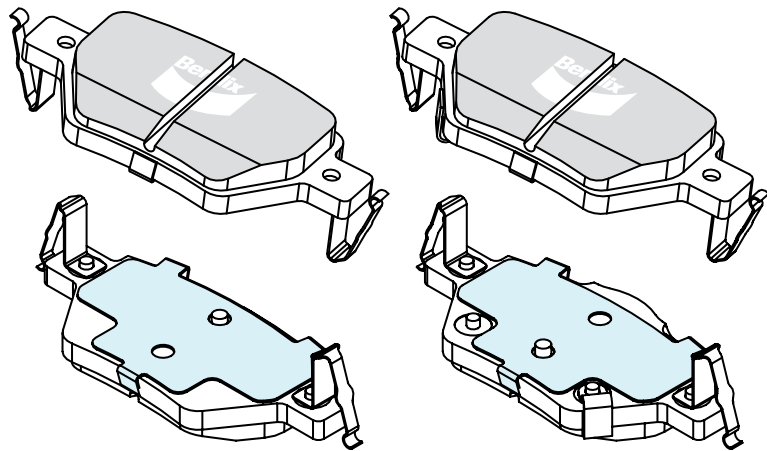

EV-Hybrid

Fits

BYD

Set Contains

LH + RH Inner
+ 2 Outer Pads

Dimensions

146.7 x 53.8
x 14.15 mm

DB2733

Available In:

EV-Hybrid

Fits

BYD

Set Contains

LH + RH Inner
+ 2 Outer Pads

Dimensions

2 Pads:
103.5 x 49.2 x 13 mm

2 Pads:
103.5 x 47 x 13 mm

DB2736

Available In:

4WD

Fits

Nissan

Set Contains

LH + RH Inner
+ 2 Outer Pads