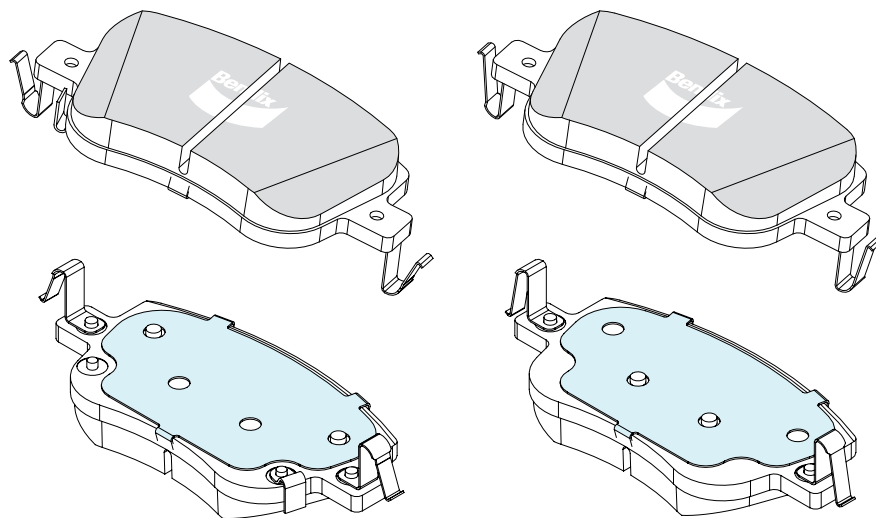

LH Inner + RH Inner +
2 Outer Pads

Dimensions

123.7 x 51.9 x 16 mm

DB2696

Available In:

EV-Hybrid

Fits

GWM

Set Contains

LH + RH Inner
+ 2 Outer Pads

Dimensions

158.1 x 64.7
x 17.75 mm

DISC BRAKE PAD IDENTIFICATION

DB2697

Available In:

EV-Hybrid