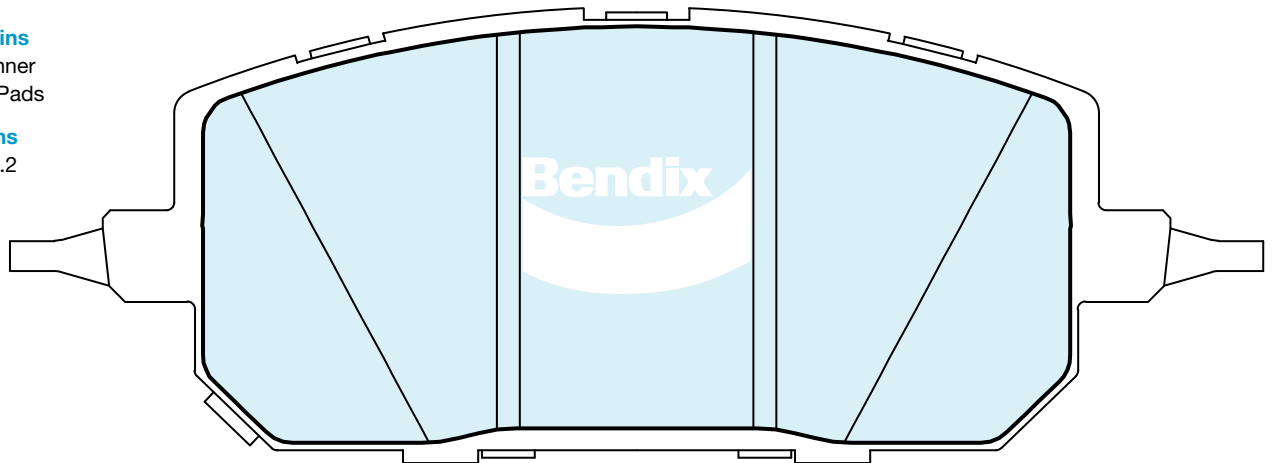

DB2613

Available In:

General CT

Fits

Mazda

Set Contains

LH + RH Inner
+ 2 Outer Pads

Dimensions

141.6 x 60.2
x 15.9 mm