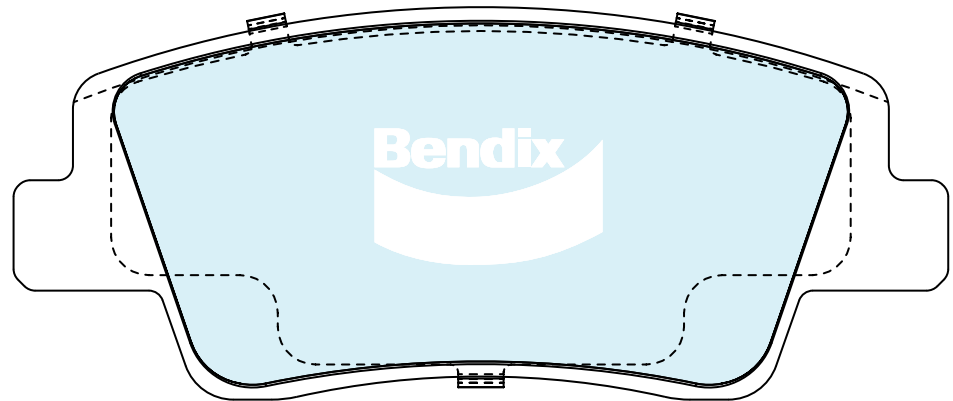

141.6 x 60.2
x 15.9 mm

DISC BRAKE PAD IDENTIFICATION

DB2651

Available In:

General CT, EV- Hybrid,
Heavy Duty

Fits

Hyundai

Set Contains

LH Inner + RH Inner +
2 Outer Pads

Dimensions

123.7 x 51.9 x 16 mm

DB2696

Available In:

EV-Hybrid

Fits

GWM

Set Contains

LH + RH Inner
+ 2 Outer Pads

Dimensions

158.1 x 64.7
x 17.75 mm

DISC BRAKE PAD IDENTIFICATION

DB2697

Available In:

EV-Hybrid

Heavy Duty

Fits

LDV

Set Contains

LH + RH Inner
+ 2 Outer Pads

Dimensions

115.9 x 43.5 x 16.4 mm

DISC BRAKE PAD IDENTIFICATION