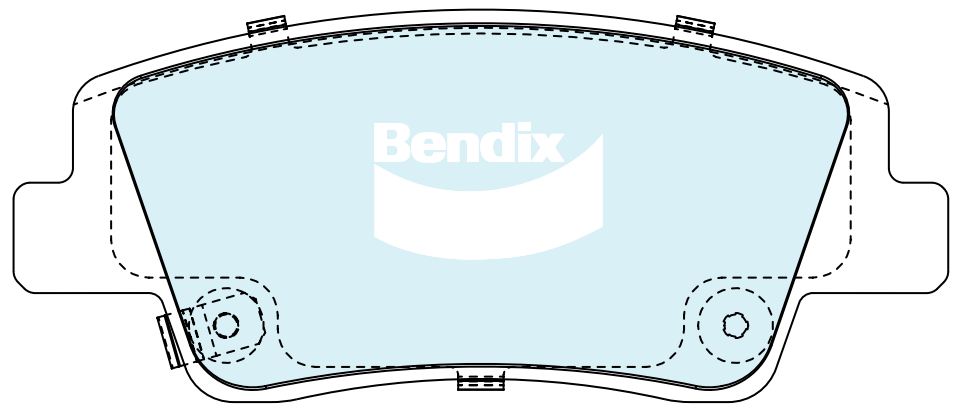

141.6 x 60.2
x 15.9 mm

DISC BRAKE PAD IDENTIFICATION

DB2651

Available In:

General CT, EV- Hybrid,
Heavy Duty

Fits

Hyundai

Set Contains

LH Inner + RH Inner +
2 Outer Pads

Dimensions

123.7 x 51.9 x 16 mm

DB2696

Available In:

EV-Hybrid

Fits

GWM

Set Contains

LH + RH Inner
+ 2 Outer Pads

Dimensions

158.1 x 64.7
x 17.75 mm

DISC BRAKE PAD IDENTIFICATION

DB2697

Available In:

EV-Hybrid

Fits

GWM

Set Contains

LH + RH Inner
+ 2 Outer Pads

Dimensions

105.6 x 49.1 x 16 mm

DB2732

Available In: