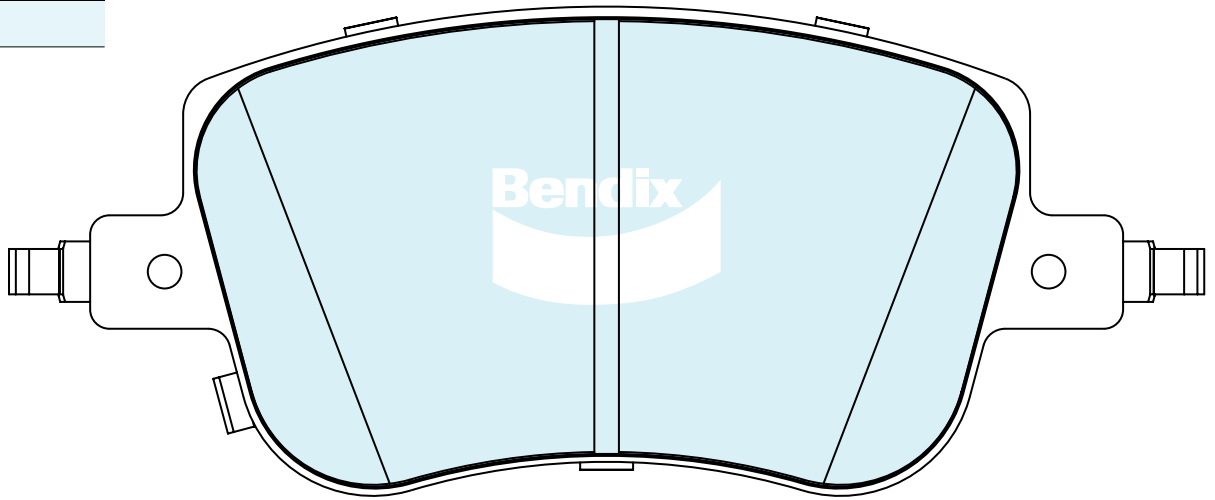

LH Inner + RH Inner +
2 Outer Pads

Dimensions

123.7 x 51.9 x 16 mm

DB2696

Available In:

EV-Hybrid

Fits

GWM

Set Contains

LH + RH Inner
+ 2 Outer Pads

Dimensions

158.1 x 64.7
x 17.75 mm

DISC BRAKE PAD IDENTIFICATION

DB2697

Available In:

EV-Hybrid