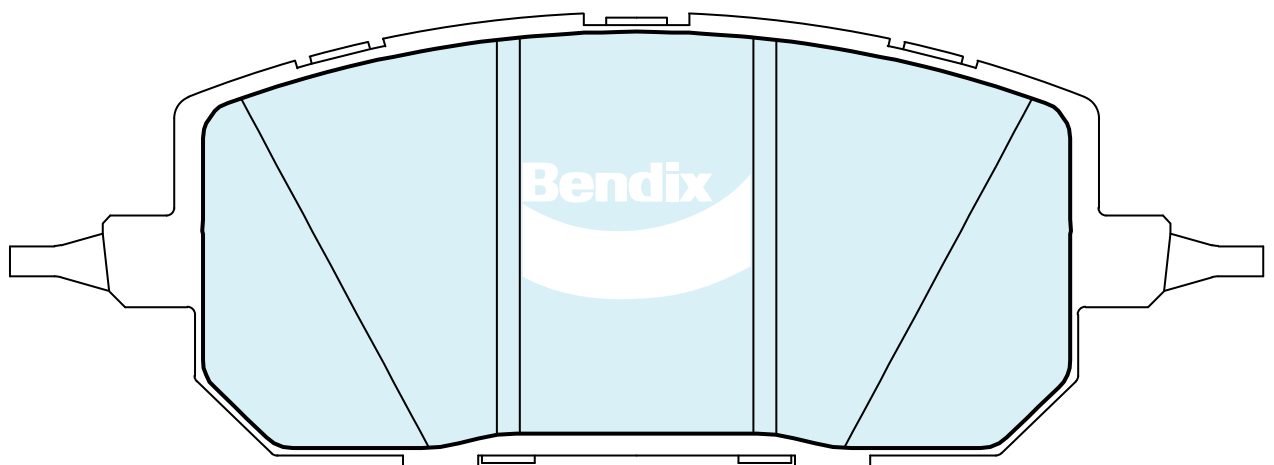

DB2613

Available In:

General CT

Fits

Mazda

Set Contains

LH + RH Inner
+ 2 Outer Pads

Dimensions

141.6 x 60.2
x 15.9 mm