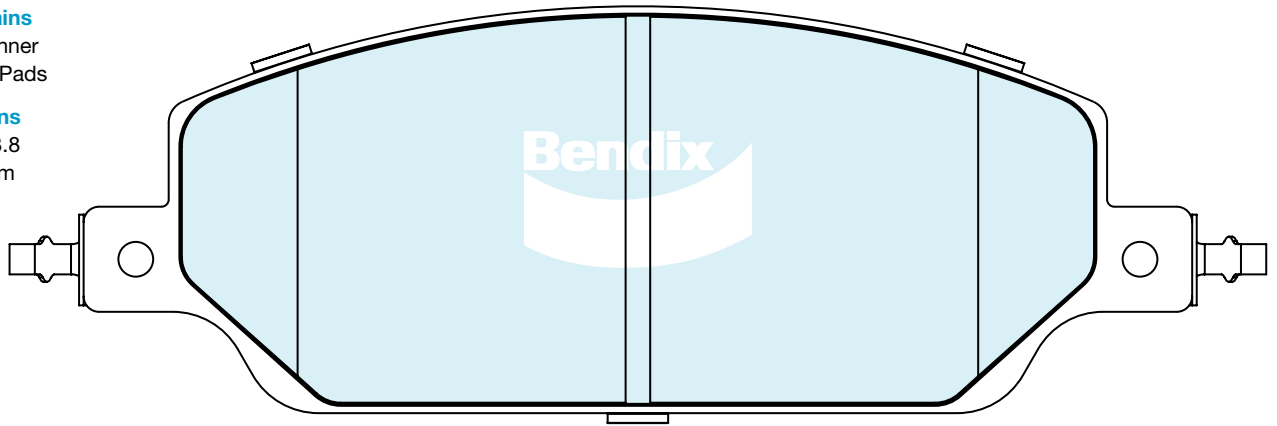

Fits

GWM

Set Contains

LH + RH Inner
+ 2 Outer Pads

Dimensions

105.6 x 49.1 x 16 mm

DB2732

Available In:

EV-Hybrid

Fits

BYD

Set Contains

LH + RH Inner
+ 2 Outer Pads

Dimensions

146.7 x 53.8
x 14.15 mm

DB2733

Available In:

EV-Hybrid

Fits

BYD

Set Contains

LH + RH Inner
+ 2 Outer Pads

Dimensions

2 Pads:
103.5 x 49.2 x 13 mm